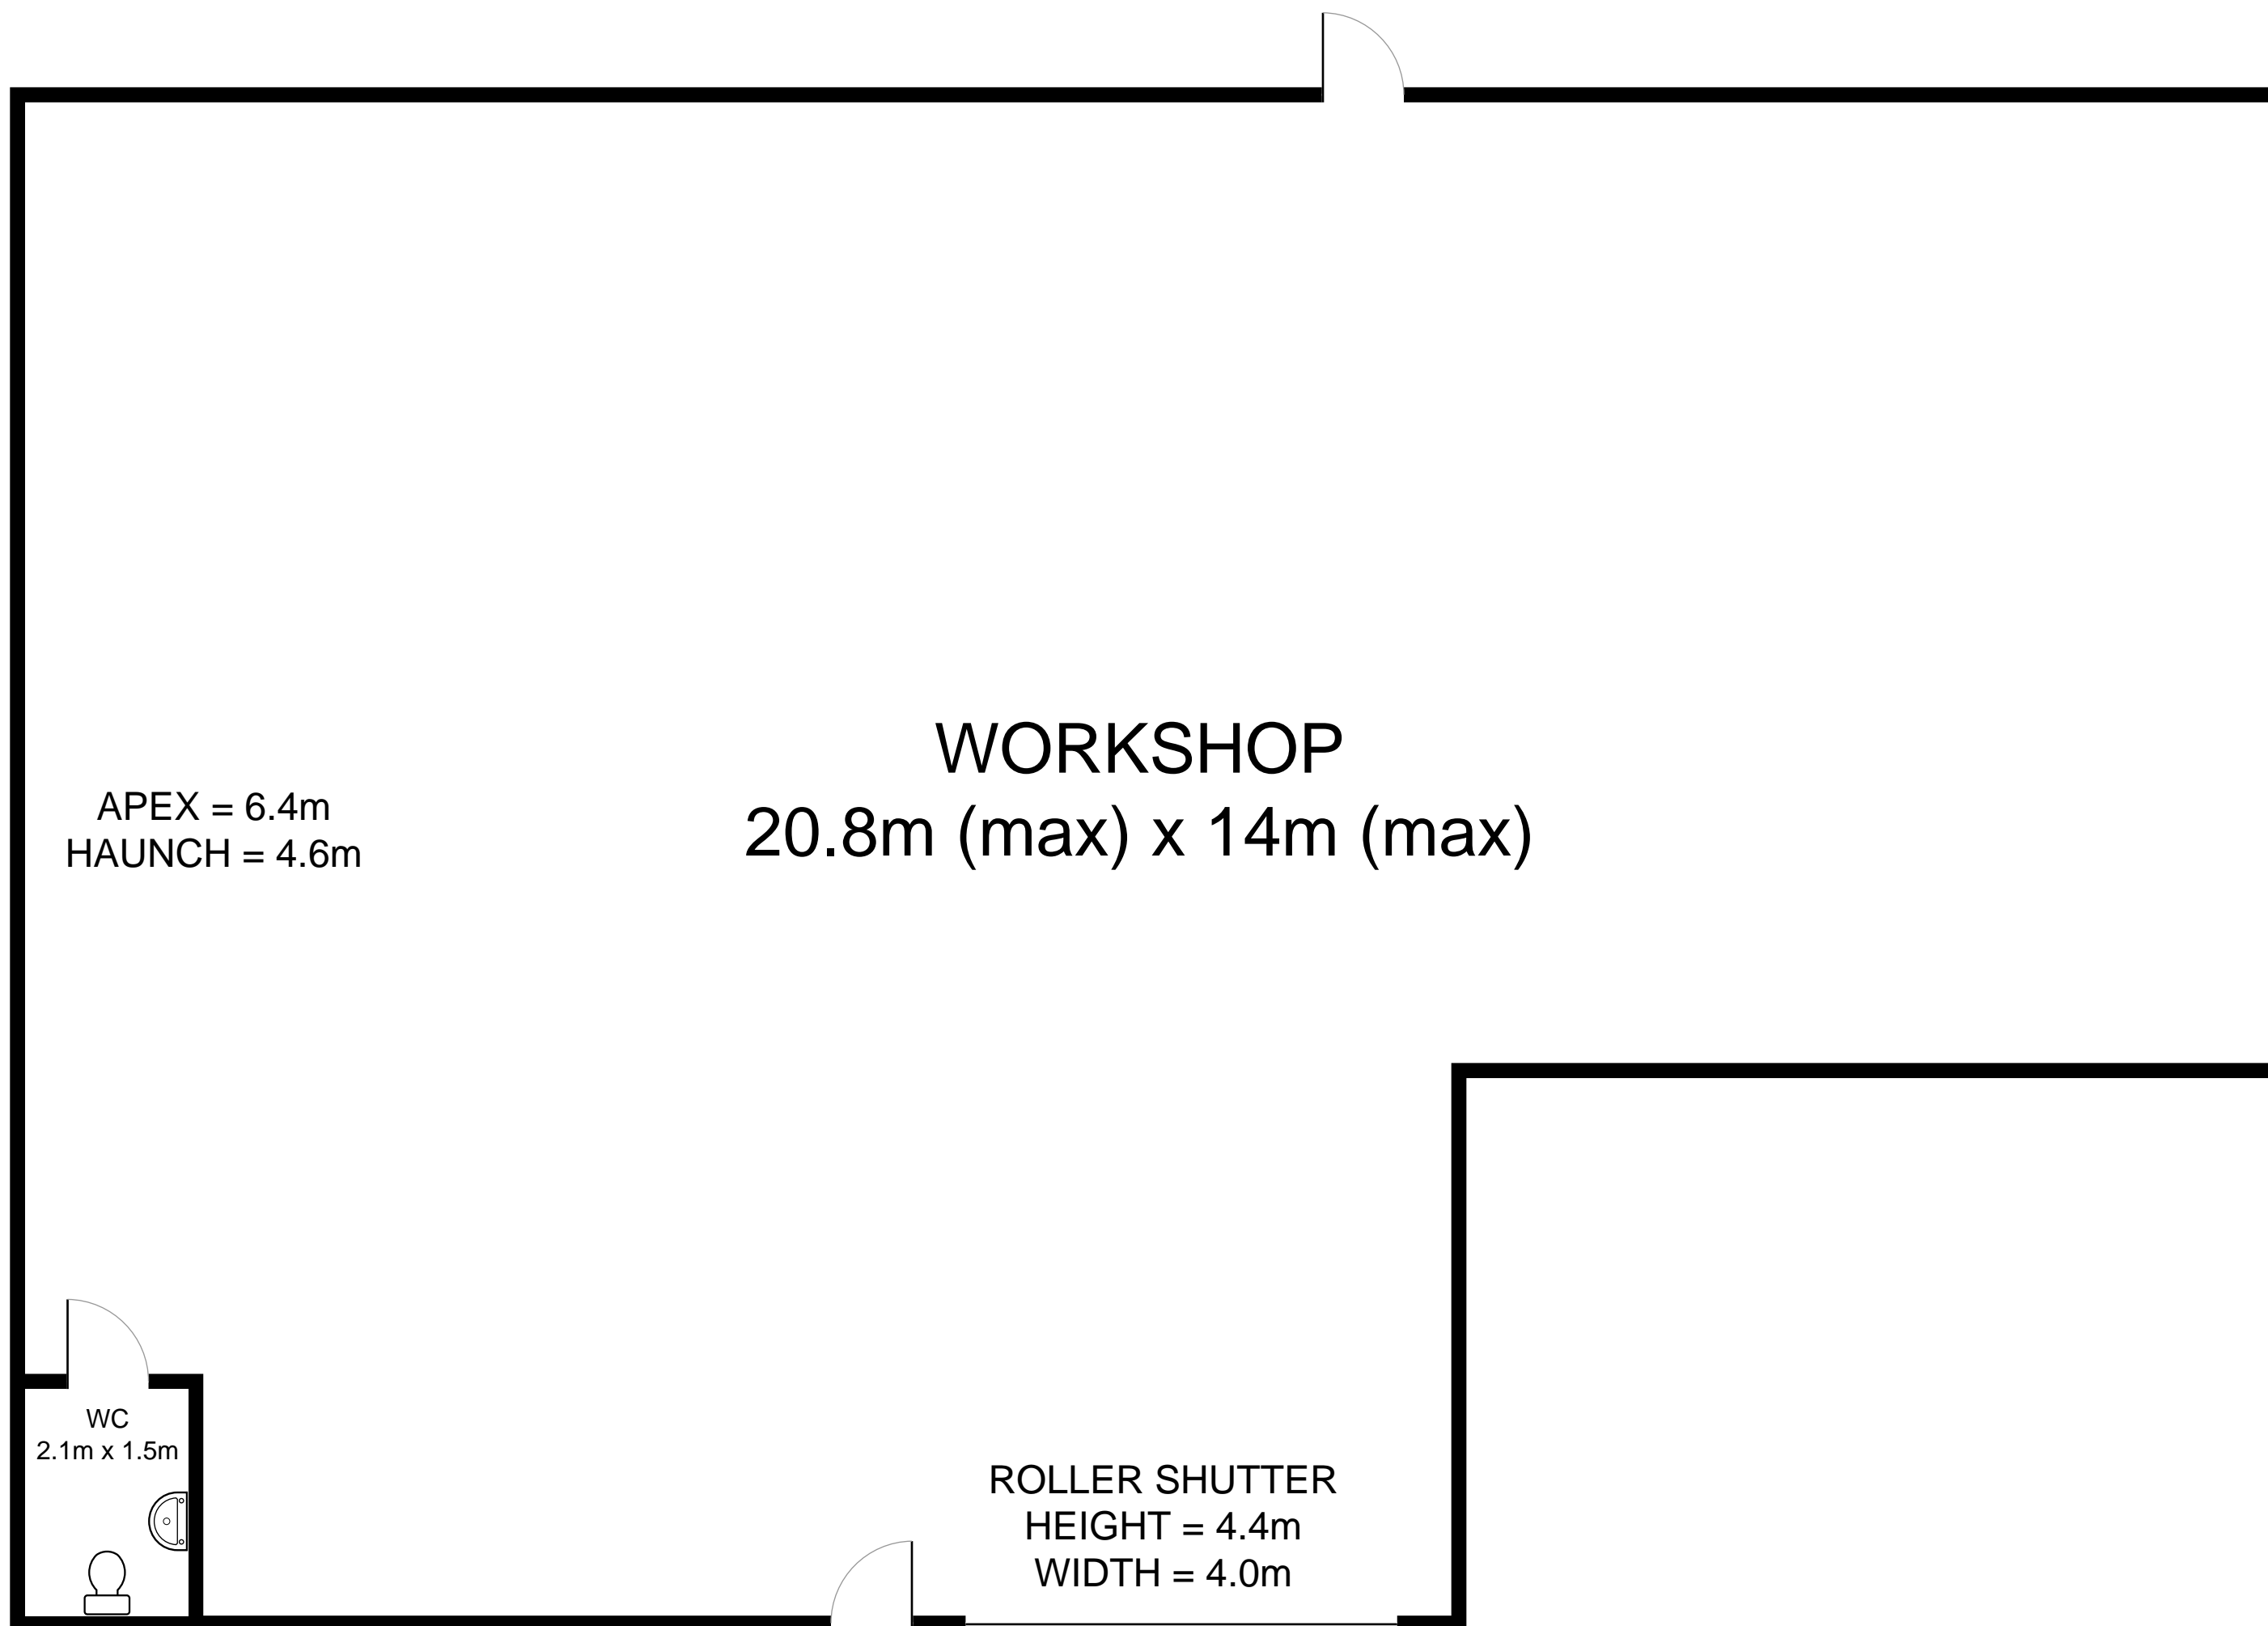

WORKSHOP SPACE WITH ROLLER SHUTTER
(approx 236.4 sq meters, 2545.4 sq ft)

FOR ILLUSTRATION PURPOSES ONLY
NOT TO SCALE